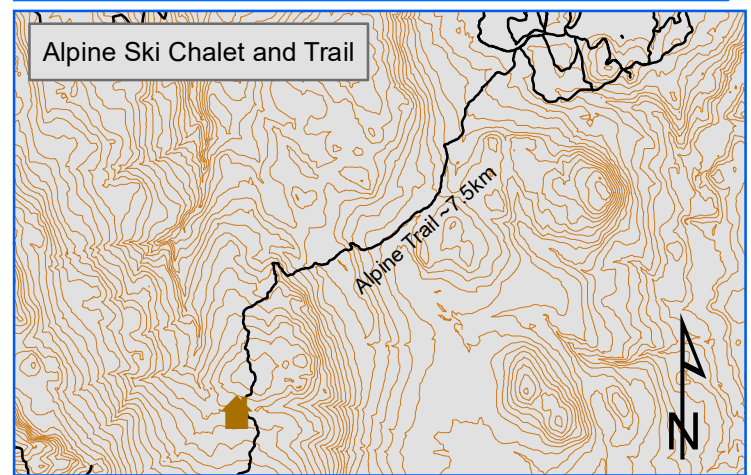

Morice Mtn. Nordic Ski Area Nordic Ski Map

Legend

Nordic Trails	===== Secondary Roads
Easy Nordic	Ferry
Intermediate Nordic	Highway
Most Difficult Nordic	Recreation Roads
Snowshoe Trails	Resource Roads
Snowshoe	Trail
Proposed Snowshoe	Trim Wetlands
	Trim Waterbodies