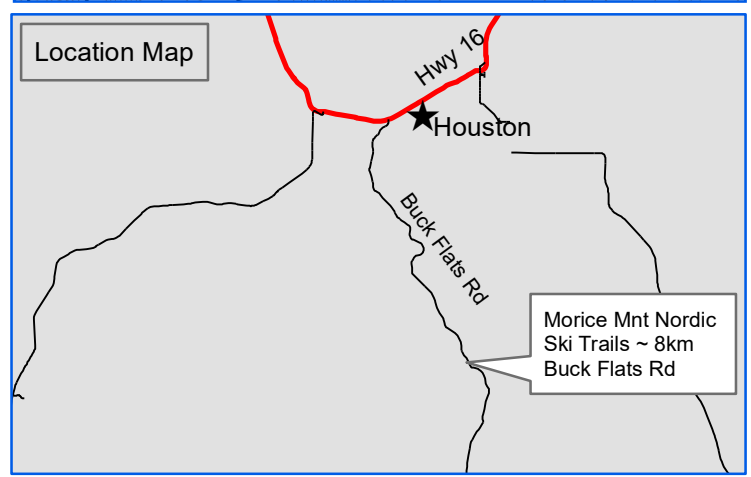

Morice Mtn. Nordic Ski Area Nordic Ski Map

Legend

Nordic Trails	===== Secondary Roads
Easy Nordic	Ferry
Intermediate Nordic	Highway
Most Difficult Nordic	Recreation Roads
Snowshoe Trails	Resource Roads
Snowshoe	Trail
Proposed Snowshoe	Trim Wetlands
	Trim Waterbodies

0 175 350 700 1,050 1,400 Meters