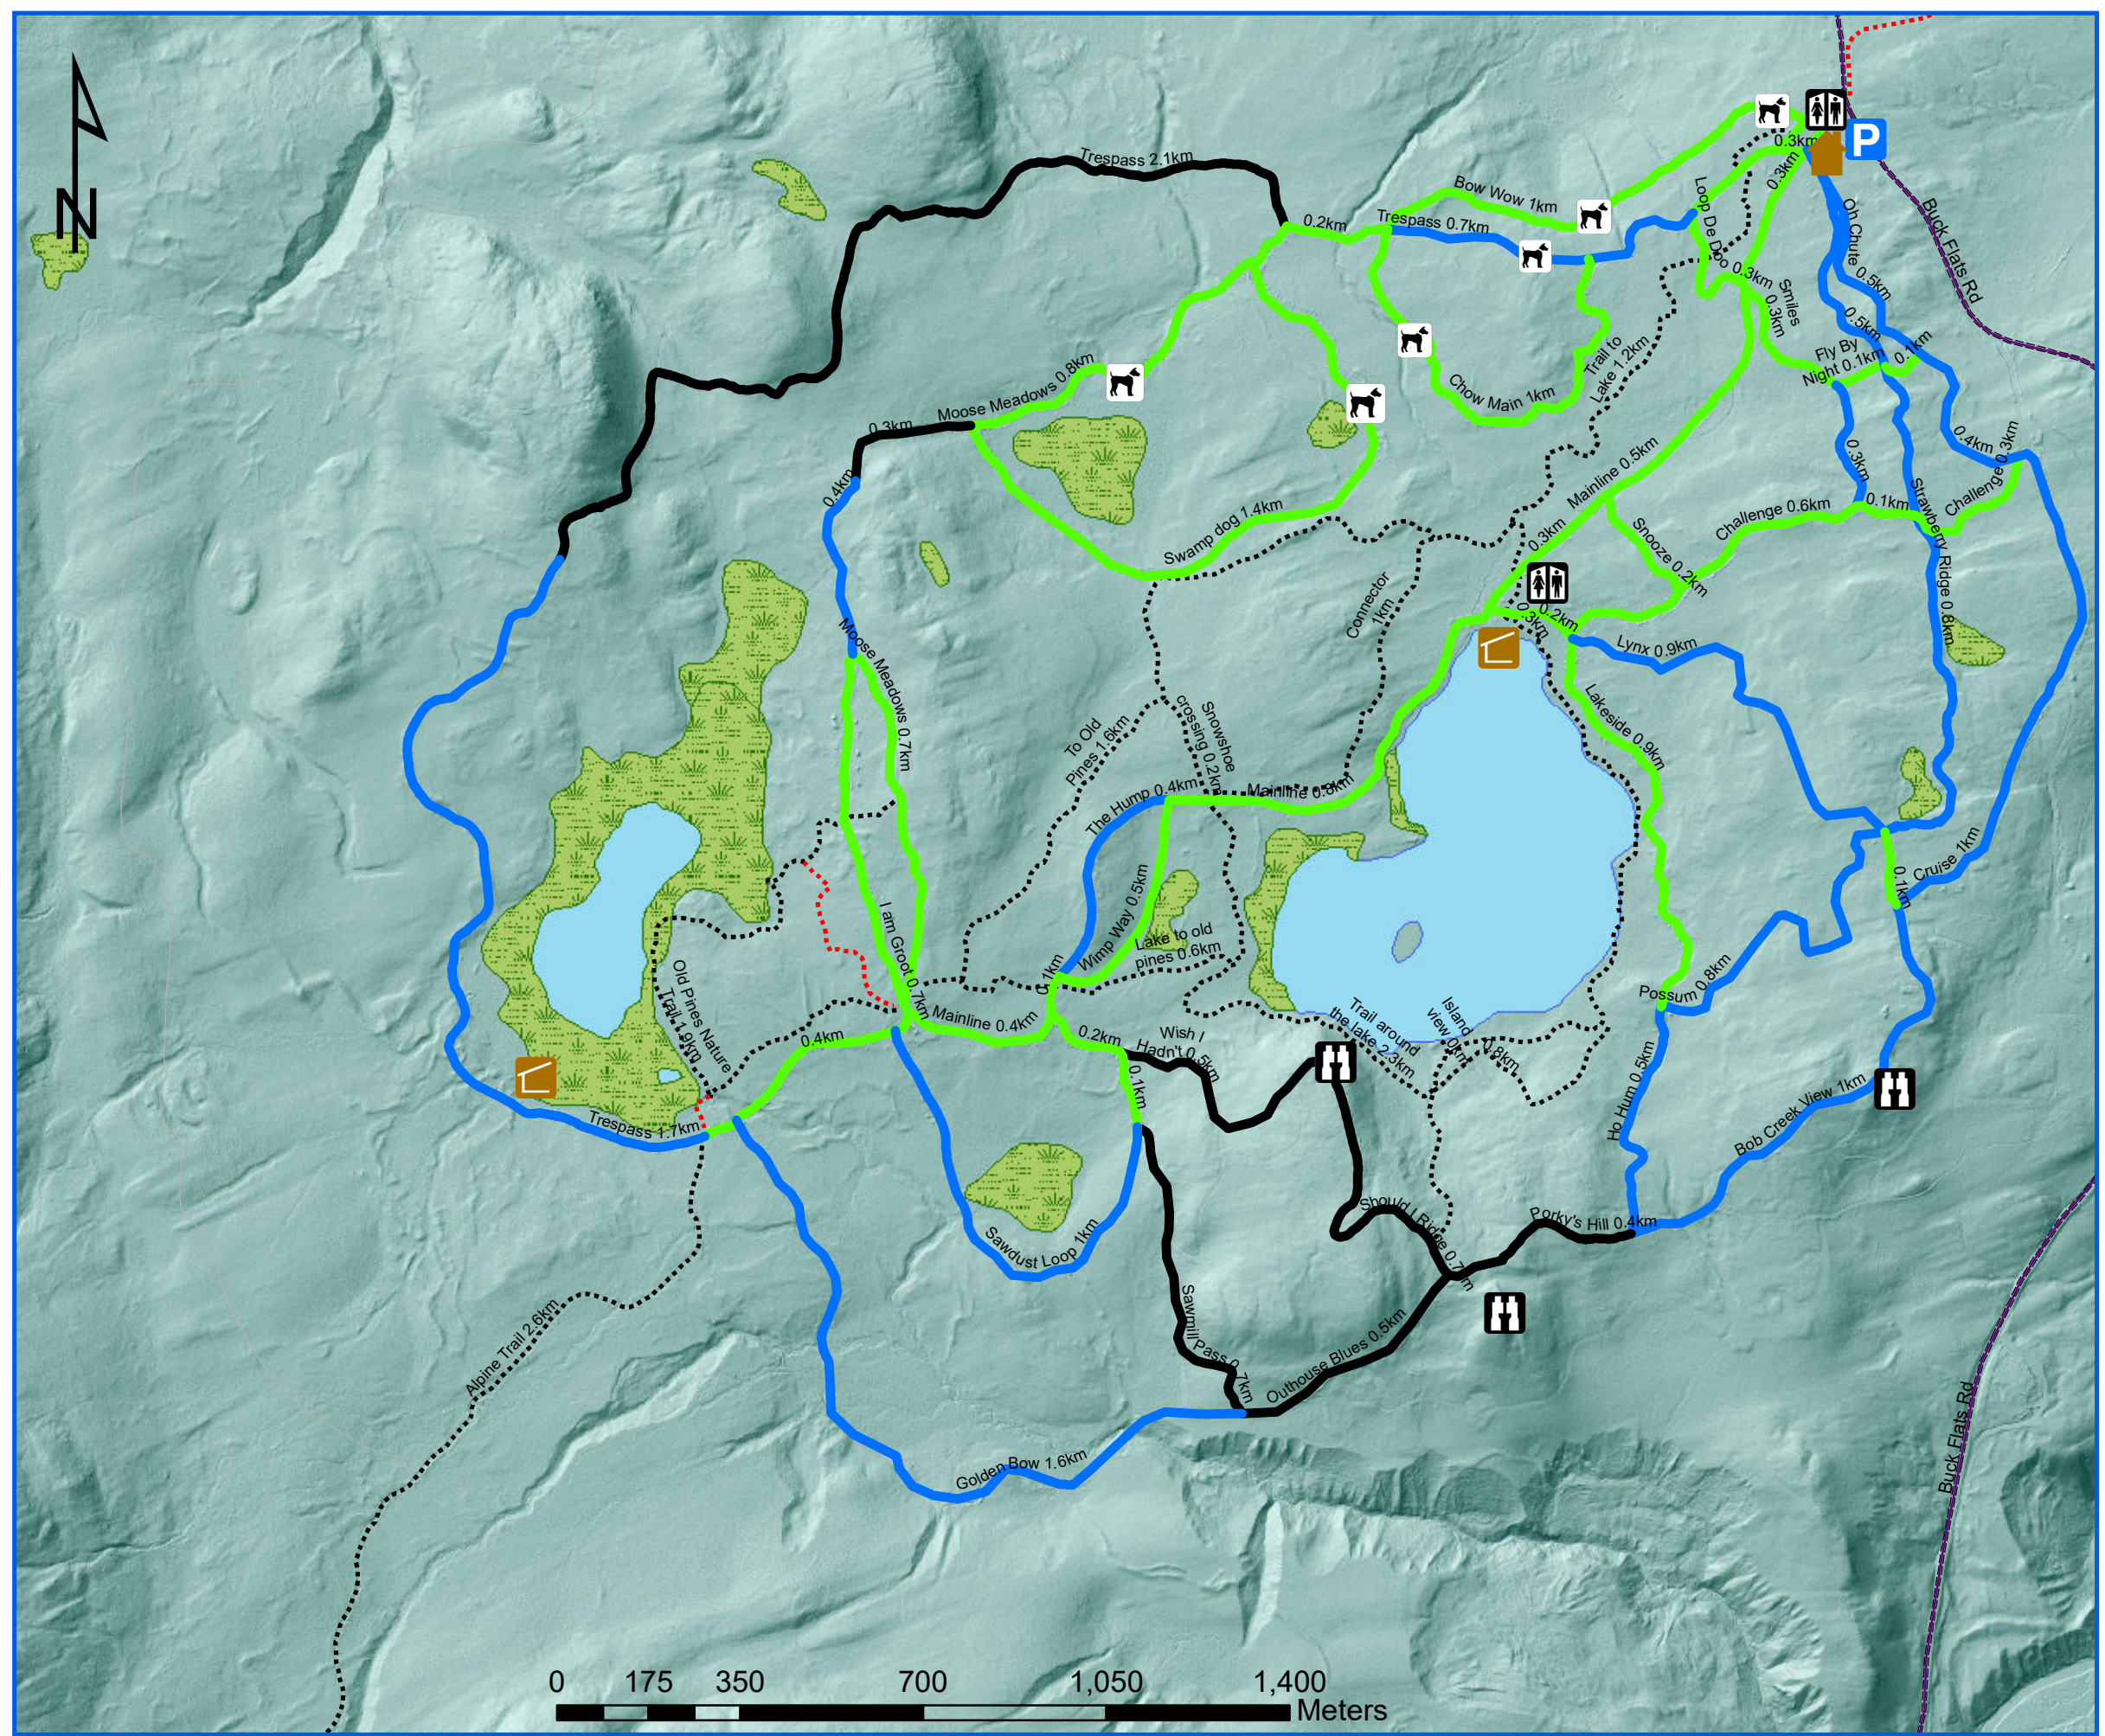

Morice Mtn. Nordic Ski Area Nordic Ski Map

Legend

Nordic Trails	===== Secondary Roads
Easy Nordic	Ferry
Intermediate Nordic	Highway
Most Difficult Nordic	Recreation Roads
Snowshoe Trails	Resource Roads
Snowshoe	Trail
Proposed Snowshoe	Trim Wetlands
	Trim Waterbodies

0 175 350 700 1,050 1,400 Meters