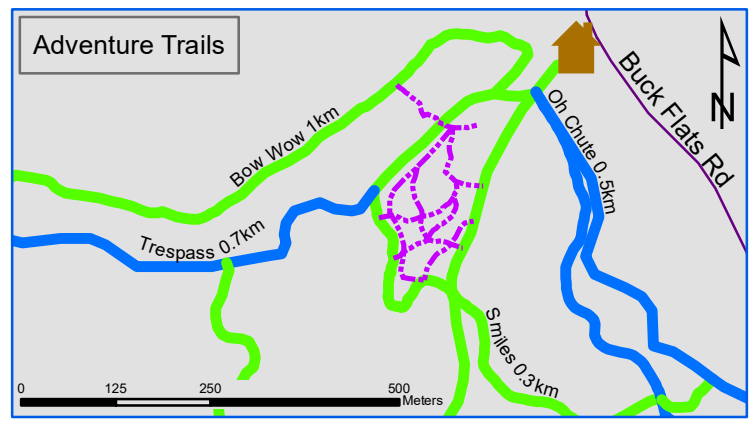

Morice Mtn. Nordic Ski Area Nordic Ski Map

Legend

Nordic Trails	===== Secondary Roads
Easy Nordic	Ferry
Intermediate Nordic	Highway
Most Difficult Nordic	Recreation Roads
Snowshoe Trails	Resource Roads
Snowshoe	Trail
Proposed Snowshoe	Trim Wetlands
	Trim Waterbodies

0 175 350 700 1,050 1,400 Meters